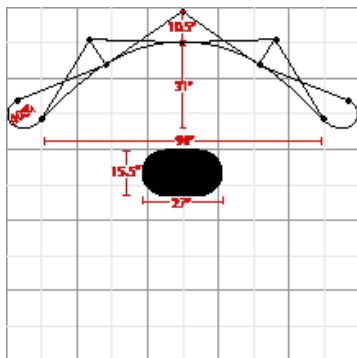

# SUNAMI 10FT FABRIC PACKAGE

Product Code  
STB-PU-10

Fabric Package

Fabric Panel Color Options

Coal  
PMS Black c

Imperial  
PMS 281c

Silver  
PMS 423c

The box represents 10'x10' booth.

Display Height	7' 4"
Display Width	10'
Podium Case	38.5"H x 27.5"W x 15.75"D

## Weights - Dimensions

Shipping Weight	95 lbs
Shipping Dimensions	40" x 28" x 18"