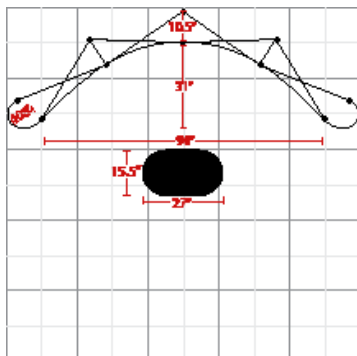

The box represents 10'x10' booth.

Product Features

All packages include:

- (1) Extruded Aluminum Frame
- (21) Channel Bars
- (2) 150 Watt Halogen Lights
- (2) Fabric End Panels
- (4) Graphic Center Panels
- (1) Case to Counter Conversion Kit

Display Height	7'4"
Display Width	10'
Podium Case	38.5"H x 27.5"W x 15.75"D

Graphic Finishing

Magnetic strips on the sides and hanging hardware on top and bottom

Material	12 Mil Titanium Blockout Film 10 Mil Polycarbonate Overlamine
----------	--

Weights - Dimensions

Shipping Weight	95 lbs
Shipping Dimensions	40" x 28" x 18"

Parts List

(1) Aluminum frame w/bag	(1) Podium wrap
(17) Silver channel bars	(4) Black channel bars
(1) Podium case w/ lid	(1) Repair kit
(2) 150 watt halogen lights	(4) Graphic center panels
(1) Instruction sheet	(2) Fabric end panels
(1) Lid fabric	(1) Channel bar bag

Graphic Specification

Graphic Size: 108.66"w x 88.98"h