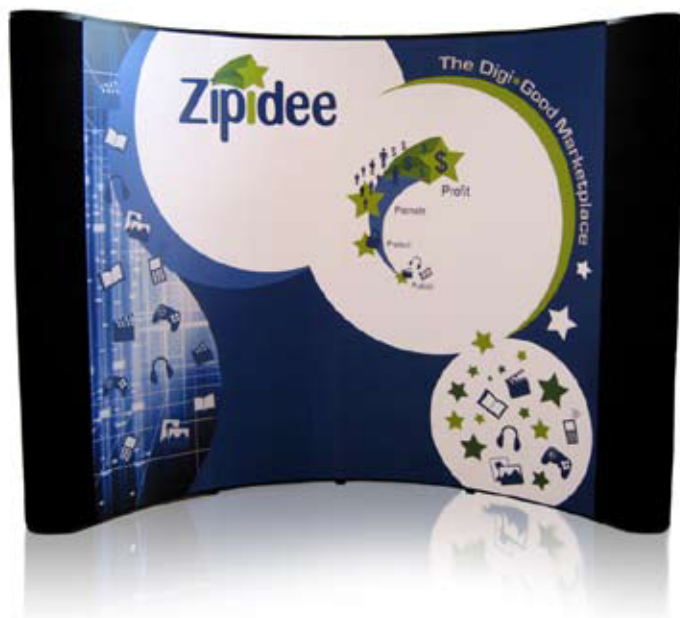

SUNAMI 10FT CENTER PACKAGE

Product Code
STB-PU-10CG

Center Package

*Podium graphic is optional.

Fabric End Panel Color Options

Coal
PMS Black c

Imperial
PMS 281c

Silver
PMS 423c

The box represents 10'x10' booth.

Product Features

All packages include:

- (1) Extruded Aluminum Frame
- (21) Channel Bars
- (2) 150 Watt Halogen Lights
- (2) Fabric End Panels
- (4) Graphic Center Panels
- (1) Case to Counter Conversion Kit

Display Height	7'4"
Display Width	10'
Podium Case	38.5"H x 27.5"W x 15.75"D

Graphic Finishing

Magnetic strips on the sides and hanging hardware on top and bottom

Material	12 Mil Titanium Blockout Film 10 Mil Polycarbonate Overlamine
----------	--

Graphic Specification

Graphic Size: 108.66"w x 88.98"h